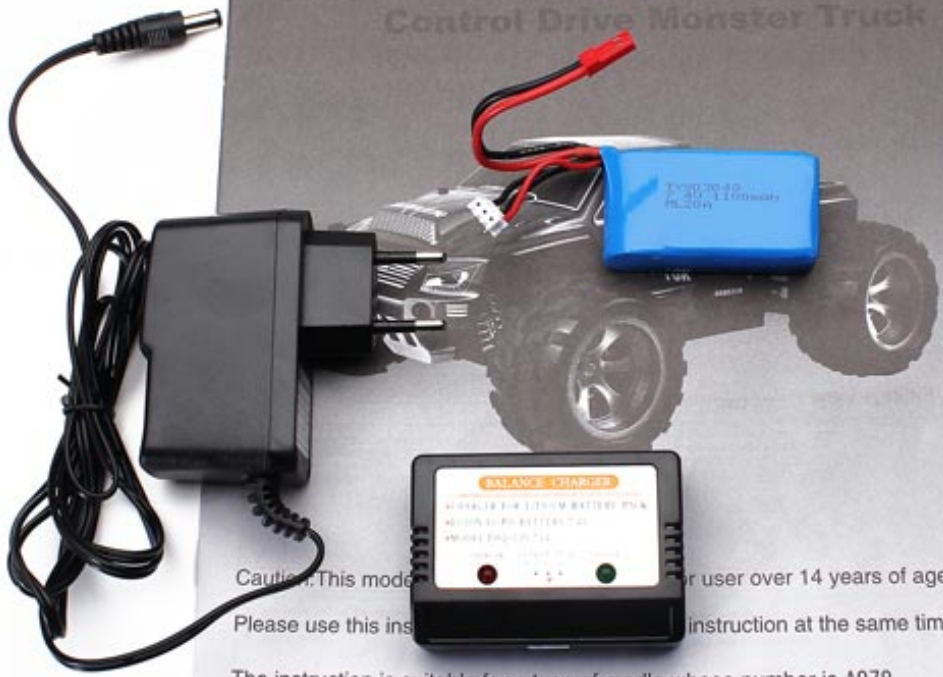

### **Package Included:**

1 x Wltoys A979 Rc Car

1 x Transmitter

1 x Charger

1 x Battery

1 x Manual

Product Pictures

1:18 Full Proportional Remote Control Drive Monster Truck