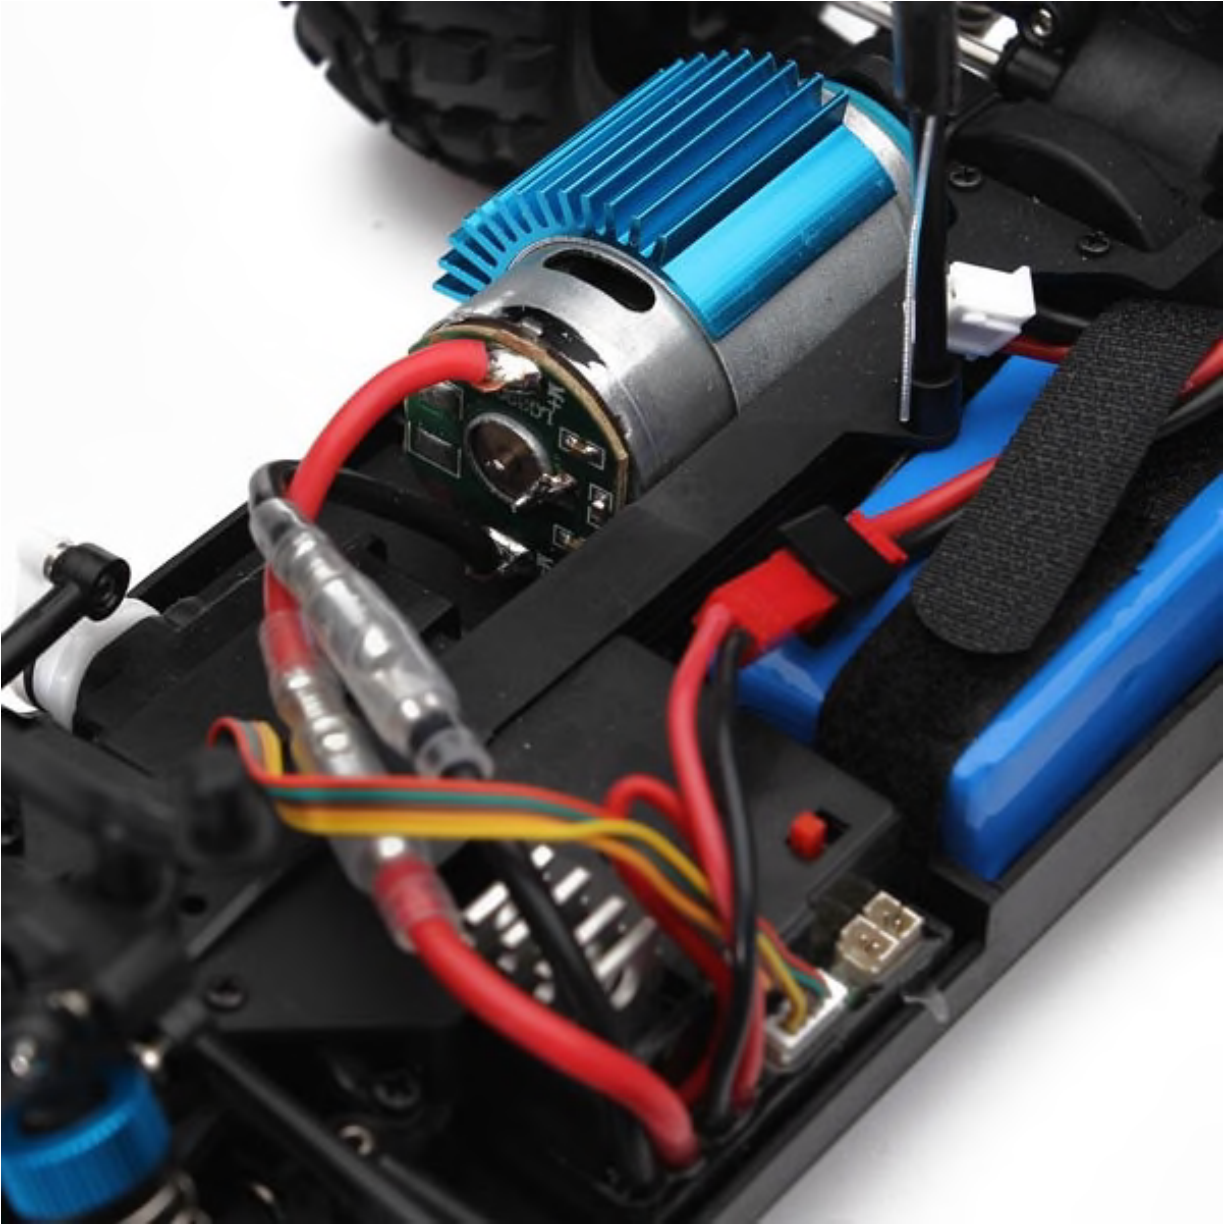

### **Package Included:**

1 x Wltoys A979 Rc Car

1 x Transmitter

1 x Charger

1 x Battery

1 x Manual

Product Pictures

1:18 Full Proportional Remote Control Drive Monster Truck