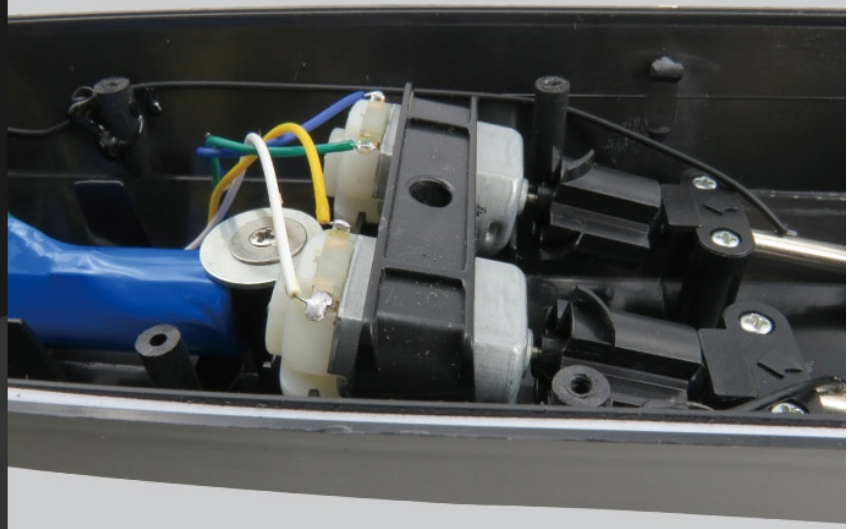

Flytec V005 4CH 2.4G Electric RC Boat Crocodile Head Vehicles RTR Model

Product Description

The RC boat is designed with the appearance of distinctive crocodile head, realistic and vivid when swimming in the water. 2.4GHz transmitter, you'll never get any radio interference. The waterproof design make the playing without fear and with more fun. If you like to be funny and different, this RC boat will be your best choice.

Features:

With 2.4GHz transmitter, you'll never get any radio interference with this RC boat. Be made of resin material, simulates the crocodile head and looks more realistic.

The 2-channel operation of moving forward and backward, turn left and right, simulating the speed and movement of the real crocodile, freely flows in the water. The simulated crocodile RC boat helps prevent pests, geese and other waterfowl away from the pond. Effectively drive away waterfowl and protect the pool.

- 1 * RC Boat
- 1 * Simulation Crocodile Head
- 1 * Remote Control with Antenna
- 1 * Battery
- 1 * USB Charging Cable
- 1 * User Manual

Product Pictures

 <p>Simulation Appearance</p>	 <p>two channels</p>	 <p>Water Induction</p>	 <p>Waterproof protection</p>	 <p>Low voltage protection</p>
 <p>Strong power</p>	 <p>Reverse sailing</p>	 <p>Large capacity battery</p>	 <p>Clear texture</p>	 <p>2.4G remote control</p>

3.7V capacity
battery

REALISTIC POSTURE, STRONG SIMULATION

Imitate the real crocodile to exercise speed and movement,
Shuttle freely on the water

GOOD WATERPROOF PERFORMANCE

The charging port is equipped with a rubber waterproof plug,
and a waterproof ring is provided at the seam of the bottom of the boat.
Let the boat not damage the parts due to water seepage in the water