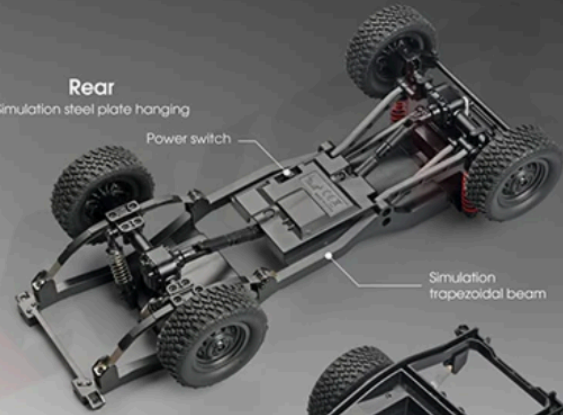

Description:

- The car headlight can be lighted
- Functions: go forward, go back, turn left and right
- This car is not a speed car but a skilled car, its best skill is to challenge any rugged road
- Great strength for the car to move through any rugged road,

sand, mud, rock rugged mountain road

- The car can move to a long distance and satisfied your wish

SAME FOR YELLOW VERSION:

MN82

Detail & Quality
The outline of the vehicle is clear

- Light painting
- Safari snorkel decoration
- Folding rearview mirror
- Exquisite interior
- Simulation tire wheels

- Openable tail plate
- Car cover can be opened
- Controlled headlights
- Exquisite plating

MN82

Frame Structure

Front
Four-link straight bridge

Rear
Simulation steel plate hanging

Power switch

Simulation trapezoidal beam

Integrated control mainboard

280 Strong magnetic motor

17g Waterproof Servo

SKYMAKER

Mn82 Yellow Battery(500mah)*1

16cm/6.3inch

16cm/6.3inch

36cm/14.2inch