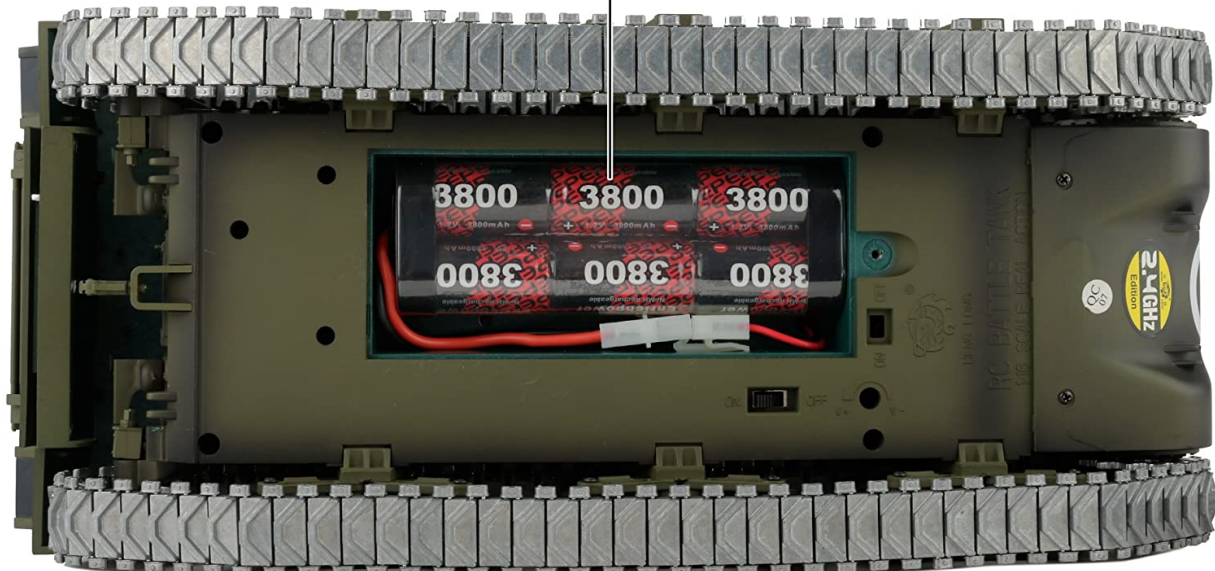

Metal
Caterpillars
Tracks

Metal
Sprocket
Wheel

3800mAh High Power
Rechargeable NiMH Battery