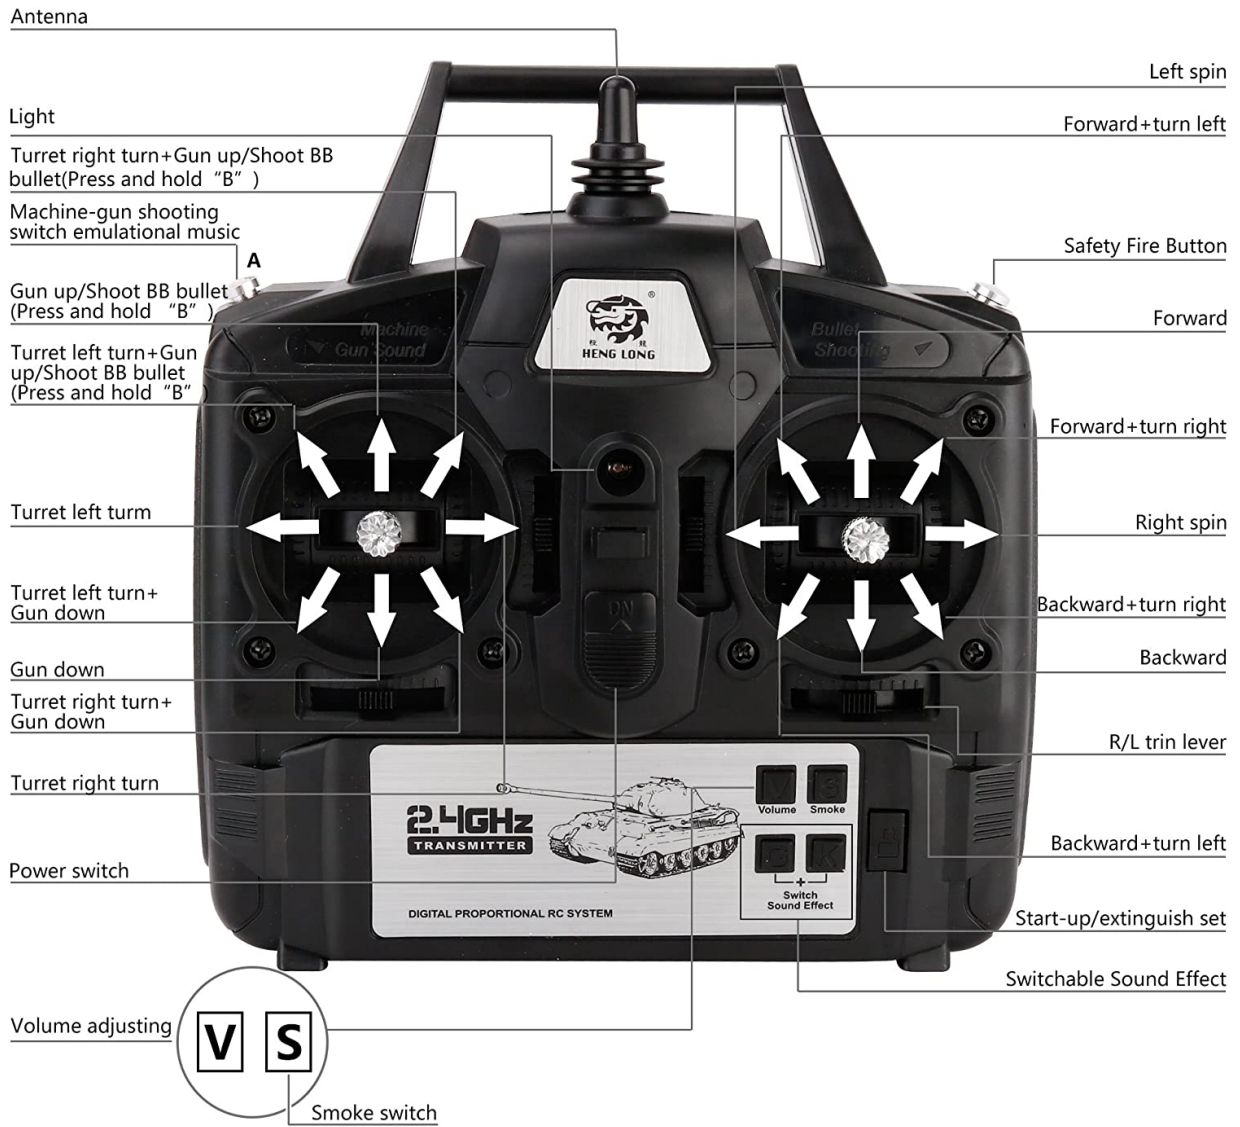

Product Function :

- *This Tank Can Move Forward, Speed Up Forward And Backward,Accelerate Backward,

Rotating, The Barrel Can Be Raised 30 Degree.

*The Turret Can Rotate 360 Degrees *Maximum Vertical Turning Angel Of Gun (Up/Down) Approximately 30-Degree

Metal
Idle Wheel

Metal
Caterpillars
Tracks

Metal
Sprocket
Wheel

3800mAh High Power
Rechargeable NiMH Battery

360 Degree
rotation
Turret

6.5 inch

14.6 inch

7.87 inch

Antenna

Light

Turret right turn+Gun up/Shoot BB bullet(Press and hold "B")

Machine-gun shooting switch emulational music

Gun up/Shoot BB bullet (Press and hold "B")

Turret left turn+Gun up/Shoot BB bullet (Press and hold "B")

Turret left turn

Turret left turn+Gun down

Gun down

Turret right turn+Gun down

Turret right turn

Power switch

Volume adjusting

Smoke switch