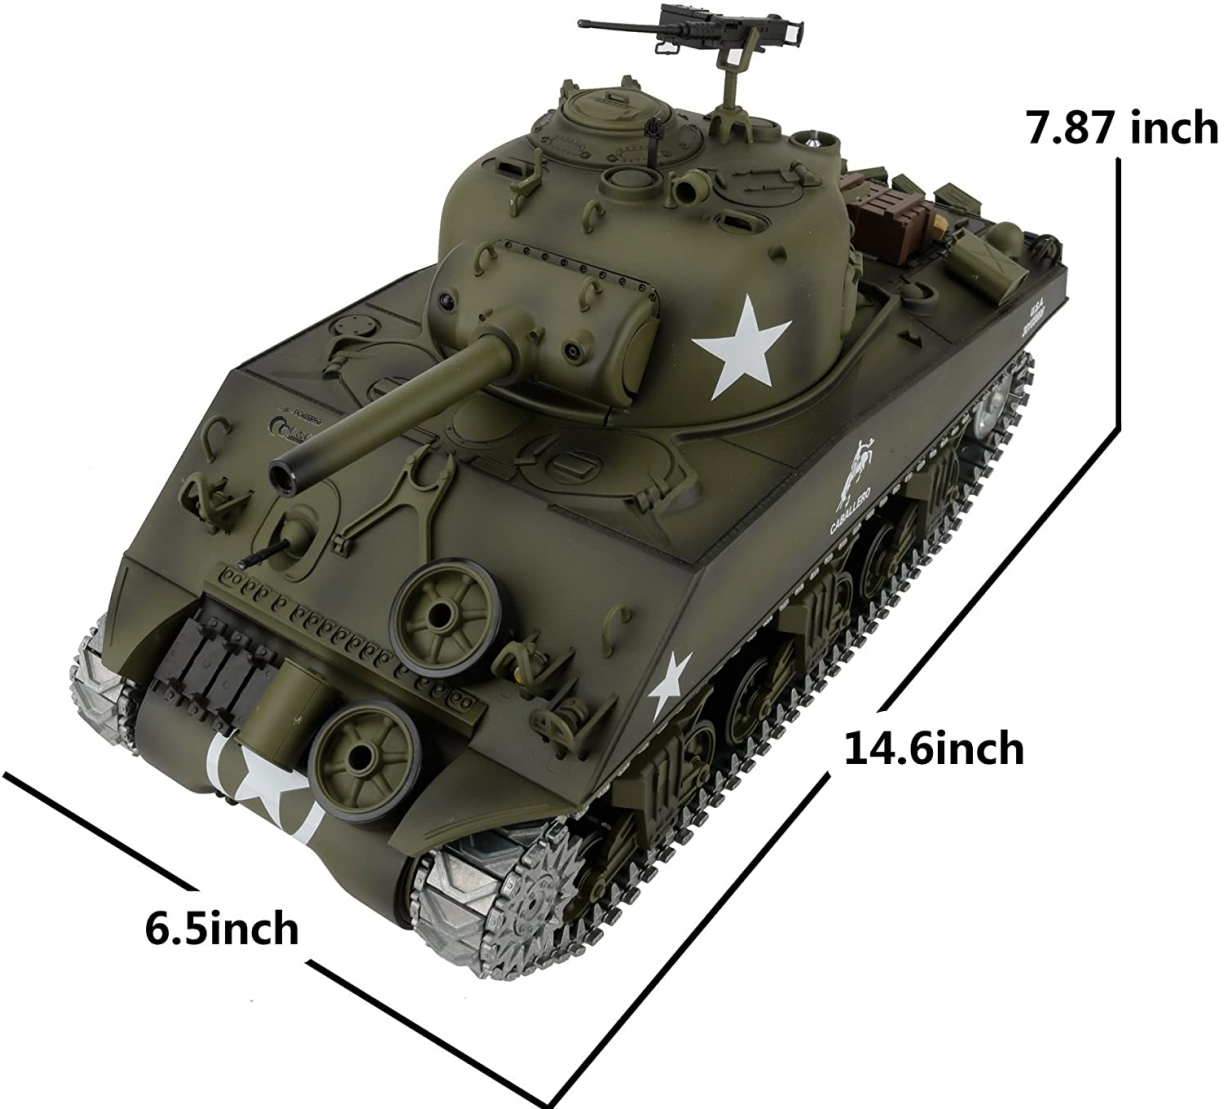

Metal
Idle Wheel

Metal
Caterpillars
Tracks

Metal
Sprocket
Wheel

3800mAh High Power
Rechargeable NiMH Battery

360 Degree
rotation
Turret

6.5 inch

14.6 inch

7.87 inch