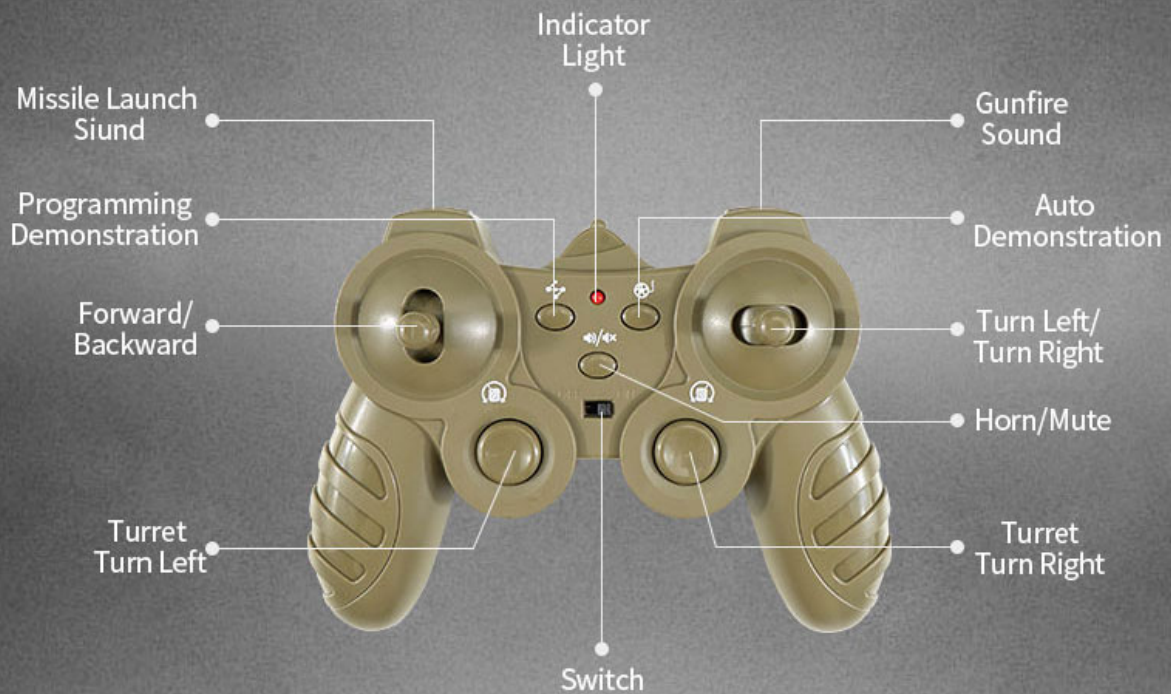

## 2.4GHz Remote Control

Responsive as it is, so you can freely control the tank within up to 30 meters.

# Product Details

Engineered Details

Highly Simulated

# About Remote Controller