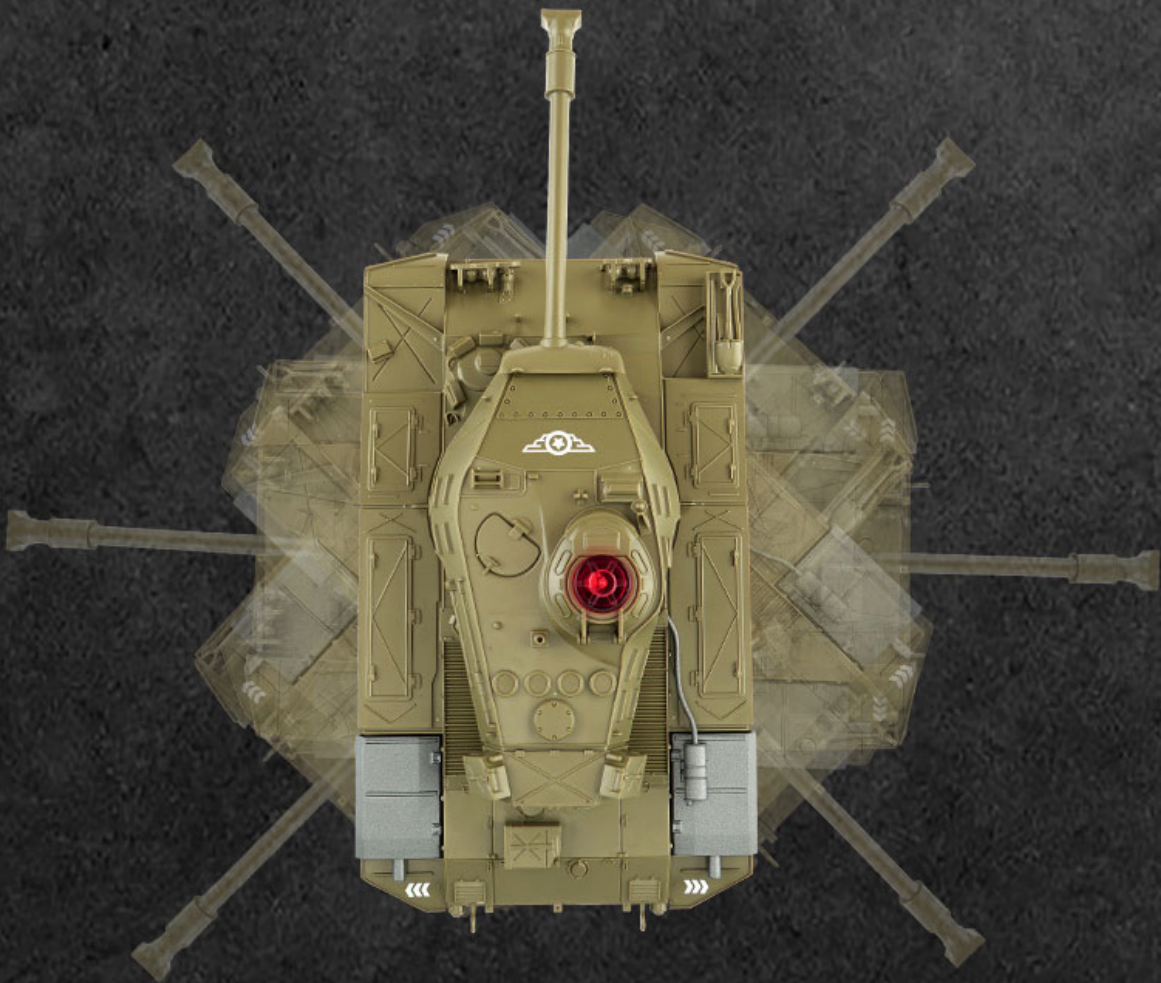

# JJRC Q85 2.4G REMOTE CONTROL BATTLE TANK

## Realistic Recoil Simulation

The realistic recoil produced at launch will let you feel like being engaged in a real shooting scene.

## 270° Turret Rotation From Side To Side

It allows you to aim at the target with the rotatable turret.

# Movable Barrel With 30° Tilt-angle

Locked on target. Ready to shoot.