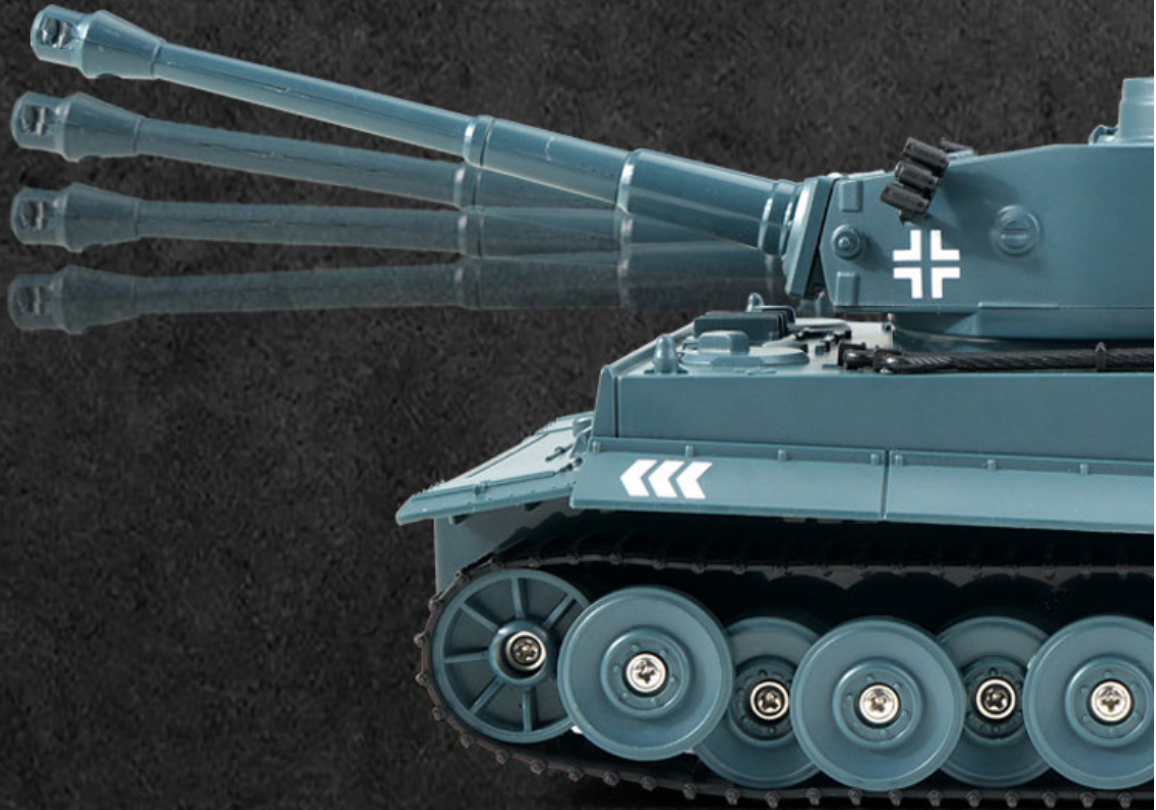

## 270° Turret Rotation From Side To Side

It allows you to aim at the target with the rotatable turret.

# Movable Barrel With 30° Tilt-angle

Locked on target. Ready to shoot.